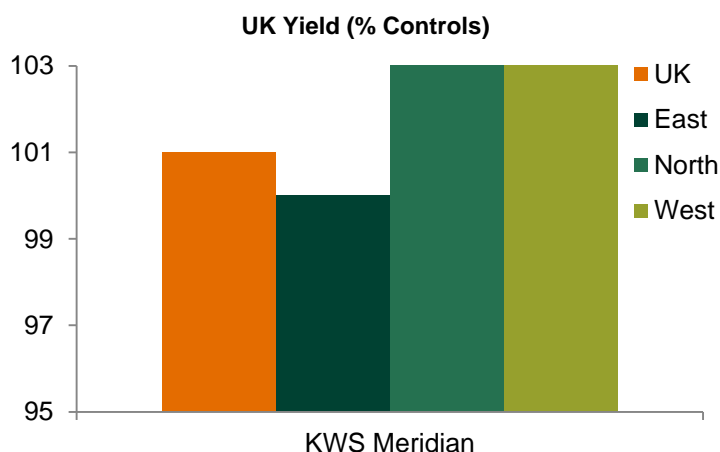

Conventional six-row feed

- **Excellent untreated yield**
- **Excellent net blotch unrivalled mildew resistance**
- **Tall and relatively stiff**

KWS Meridian is a stand out variety in Scotland/ Not surprisingly, with the highest untreated yield on the Scottish Recommended List, KWS Meridian also has one of the best all-round disease packages of any winter barley.

With 7-ratings for both net blotch and brown rust, with mildew at an 8; spray selections should target *Rhynchosporium*, particularly in the north.

KWS Meridian is the tallest, but one of the stiffest barleys available, providing valuable straw yields on a secure, high-yielding crop.

KWS Meridian is not on the AHDB Recommended List.