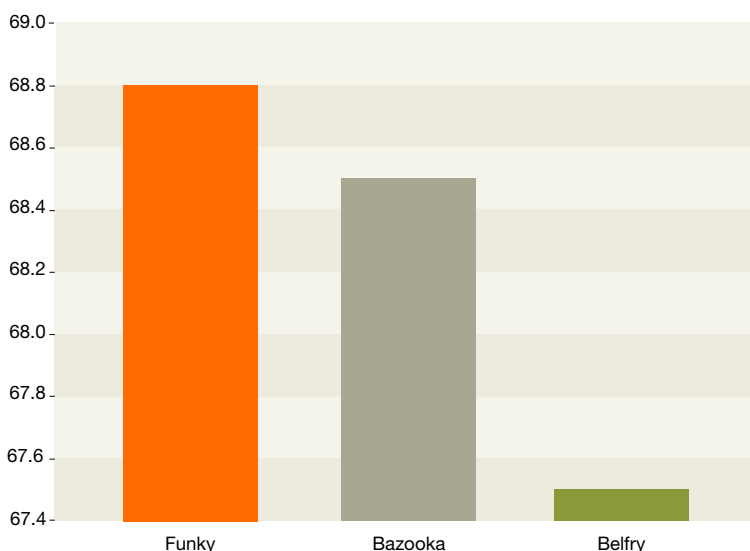

FUNKY

Winter Barley

Gigga x KWS Meridian

SEEDING
THE FUTURE
SINCE 1856

KWS

High yielding 6-row

- Competitive in black grass situations
- Exceptional untreated yield
- Good specific weight
- Superb disease resistance package
- Stiff straw

Funky is an exceptionally high yielding conventional winter barley from the KWS Momont breeding programme.

It is an early to mature variety with high specific weight. Funky's robust disease package is highlighted in its untreated yield.

Specific Weight (kg/hl)

Funky	
Yield (%)	
UK treated yield	107
UK untreated yield	92
Disease	
Mildew	5
Yellow rust	[9]
Brown rust	8
Rhynchosporium	7
Net blotch	5
BaYMV	R
Agronomy & Quality	
Lodging	8
Height (cm) with PGR	95
Maturity (+/- SY Venture)	-1
Sp.Wt (kg/hl)	68.8